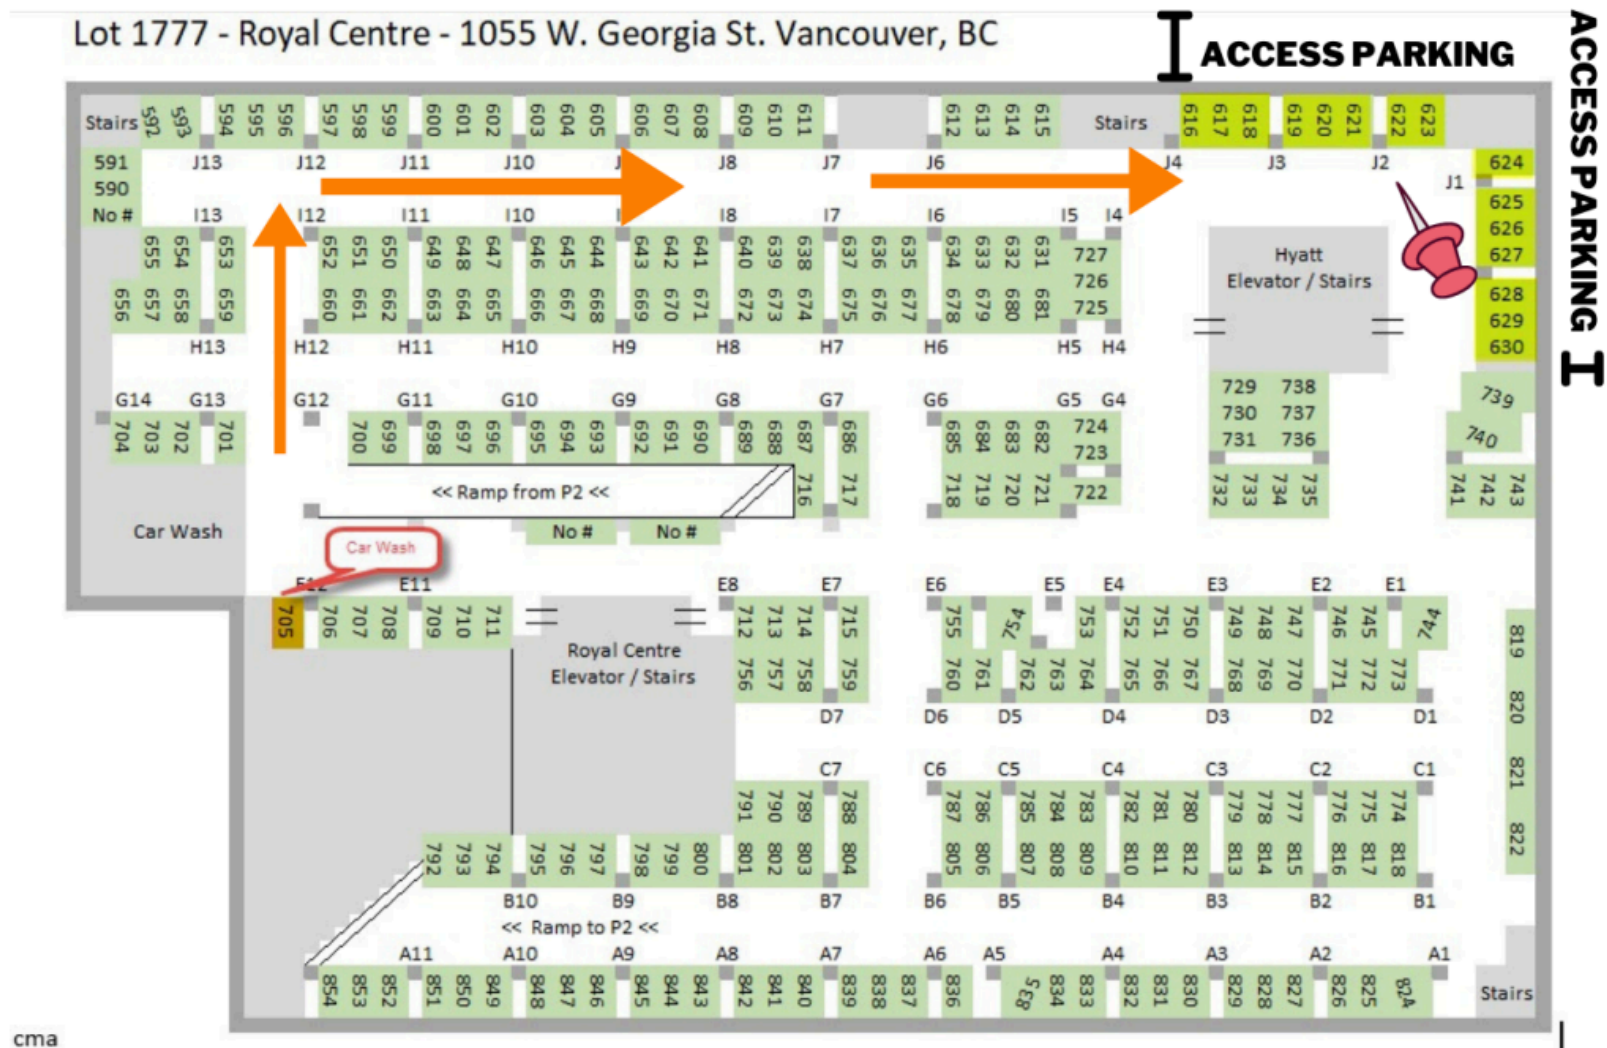

# Overnight Parking at Hyatt Hotel

**Office Location:**

655 Burrard Street  
Vancouver, BC V6C 0A4

**Instructions:**

1. Enter the Royal Centre Parking entrance via Melville Street from Burrard Street.
2. Proceed to Parking Level P3.
3. Turn right after driving down ramp from P2.
4. As indicated on map, Continue to designated parking spaces **(616-630)** highlighted as Access Parking.
5. Park in an available spot and take all belongs.
6. Take elevator to Hyatt Lobby and deposit Keys in Drop Box located at the end of the desk